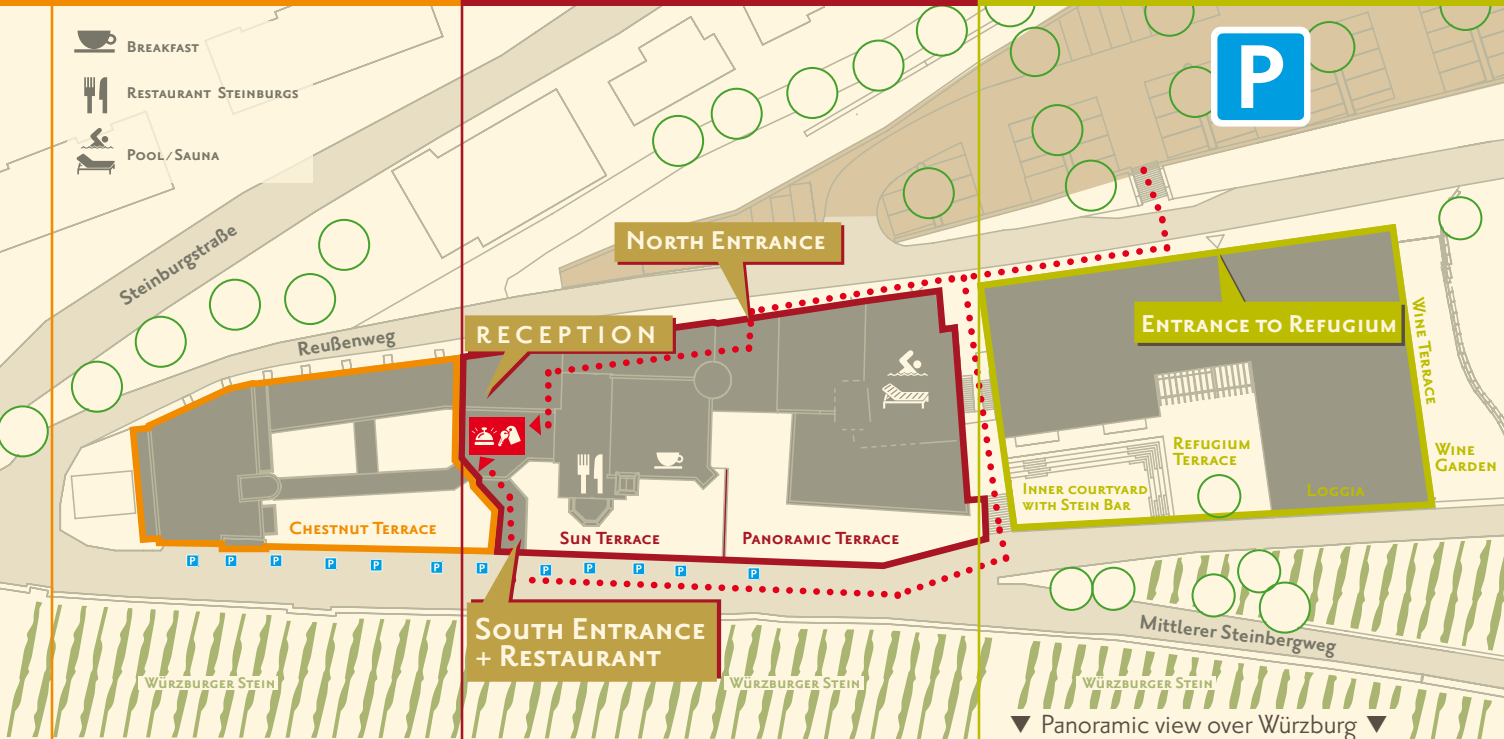

Finding your way around

DAS TRAUMSCHLOSS
AUF DEM
WÜRZBURGER STEIN

steinburg

landschloss

COUNTRY MANOR

traumschloss

CASTLE MANOR

refugium

- BREAKFAST
- RESTAURANT STEINBURGS
- POOL/SAUNA

..... ROUTES TO RECEPTION

FACILITIES IN THE COUNTRY MANOR:

COUNTRY MANOR ROOMS
CHESTNUT TERRACE
 (KASTANIENTERRASSE)

FACILITIES IN THE CASTLE MANOR:

- RECEPTION**
RESTAURANT *steinburgs*
 KNIGHT'S HALL (RITTERSAAL)
 FIRESIDE DINING ROOM (KAMINZIMMER)
 TOWER ROOM (TURMZIMMER)
 BAY WINDOW ROOM (ERKERZIMMER)
 RENAISSANCE ROOM (RENAISSANCEZIMMER)
 SUN TERRACE (SONNENTERRASSE)
 PANORAMIC TERRACE (PANORAMATERRASSE)
- CASTLE VAULT** (SCHLOSSGEWÖLBE)
WINE CELLAR *stein-Reich*
CASTLE BAR (SCHLOSSBAR)
POOL / SAUNA
CASTLE MANOR ROOMS