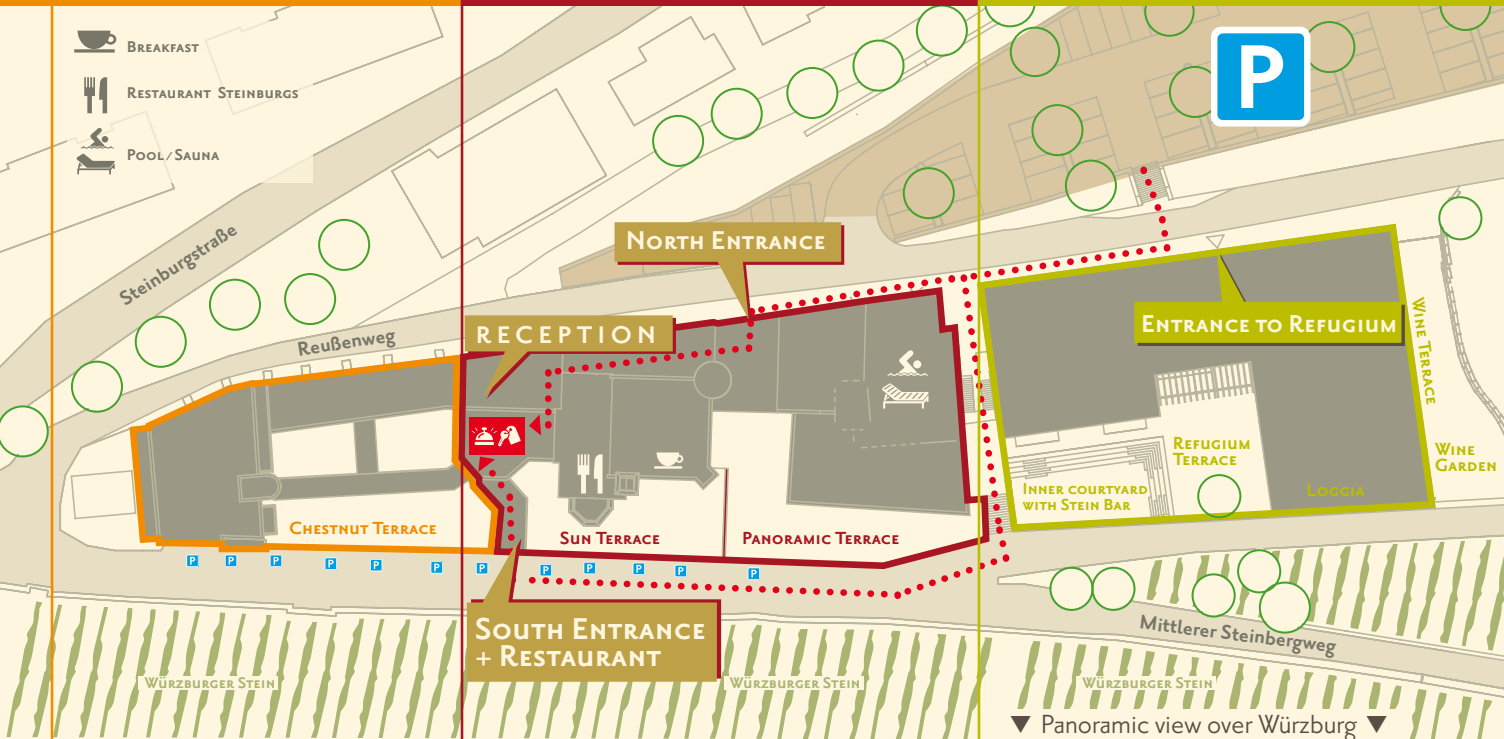

Finding your way around

DAS TRAUMSCHLOSS
AUF DEM
WÜRZBURGER STEIN

steinburg

landschloss

COUNTRY MANOR

traumschloss

CASTLE MANOR

refugium

- BREAKFAST
- RESTAURANT STEINBURGS
- POOL/SAUNA

..... ROUTES TO RECEPTION

FACILITIES IN THE COUNTRY MANOR:

COUNTRY MANOR ROOMS
CHESTNUT TERRACE
 (KASTANIENTERRASSE)

FACILITIES IN THE CASTLE MANOR:

- RECEPTION**
RESTAURANT *steinburgs*
 KNIGHT'S HALL (RITTERSAAL)
 FIRESIDE DINING ROOM (KAMINZIMMER)
 TOWER ROOM (TURMZIMMER)
 BAY WINDOW ROOM (ERKERZIMMER)
 RENAISSANCE ROOM (RENAISSANCEZIMMER)
 SUN TERRACE (SONNENTERRASSE)
 PANORAMIC TERRACE (PANORAMATERRASSE)
CASTLE VAULT (SCHLOSSGEWÖLBE)
WINE CELLAR *stein-Reich*
CASTLE BAR (SCHLOSSBAR)
POOL / SAUNA
CASTLE MANOR ROOMS